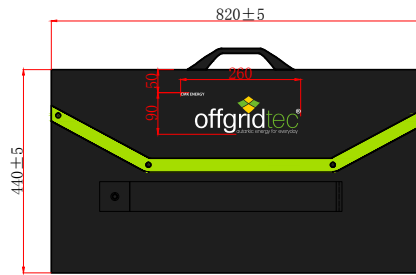

3*65W33.5v charging pack front view

3*65W33.5v charging pack back view expanded

820*440*20mm

3*65W side view of charging pack