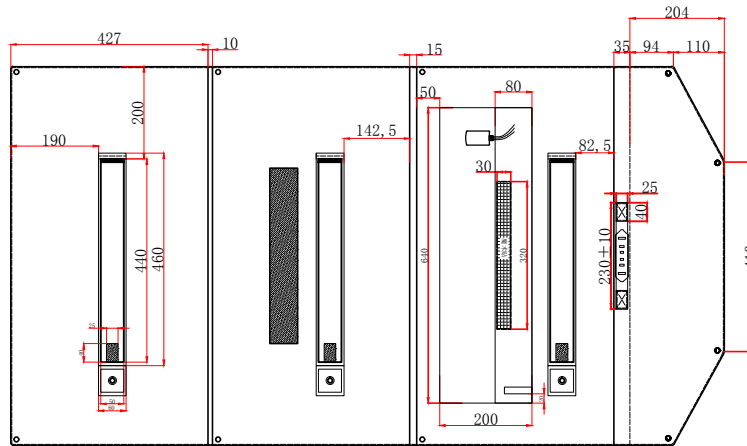

3*65W33.5v charging pack front view

3*65W33.5v charging pack back view expanded

820*440*20mm

3*65W side view of charging pack