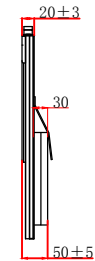

3*65W33.5v charging pack front view

3*65W33.5v charging pack back view expanded

820*440*20mm

3*65W side view of charging pack