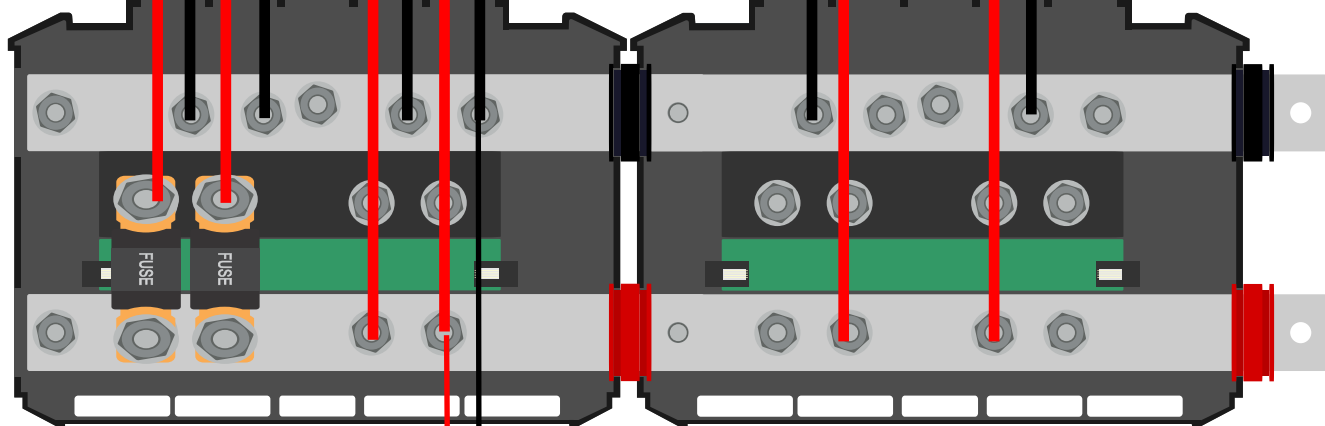

Essential loads

Loads

Generator

Grid

Optional: Victron Energymeter VM-3P75CT

VE.Can

VE.Bus

BMS-CAN