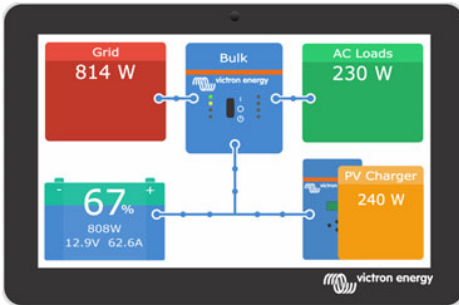

Essential loads

Loads

Generator

Grid

Optional: Victron Energymeter VM-3P75CT

VE.Can

VE.Bus

BMS-CAN