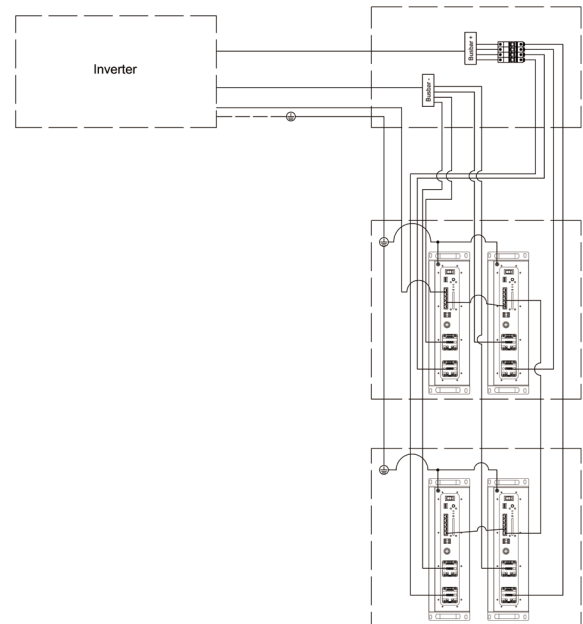

V-Box-OC Specs

Mechanical

Load Capacity	4*V5°
Structure	Busbar & DC Circuit Breaker Integrated
Dimensions (L*W*H)	25.4*15.6*54.9 inch
Weight	194lbs
Mount	Floor Mount
Enclosure Rating	IP55
Enclosure Material	SGCC(Galvanized Steel)
Cooling	Natural Convection

3D image

Mechanical wiring

Installation Guide

Scan Me

Make the Installation Easier

Pytes

PYTES (USA) ENERGY, INC

Address: 920 S Holgate St, STE 106, Seattle, Washington, 98134 USA