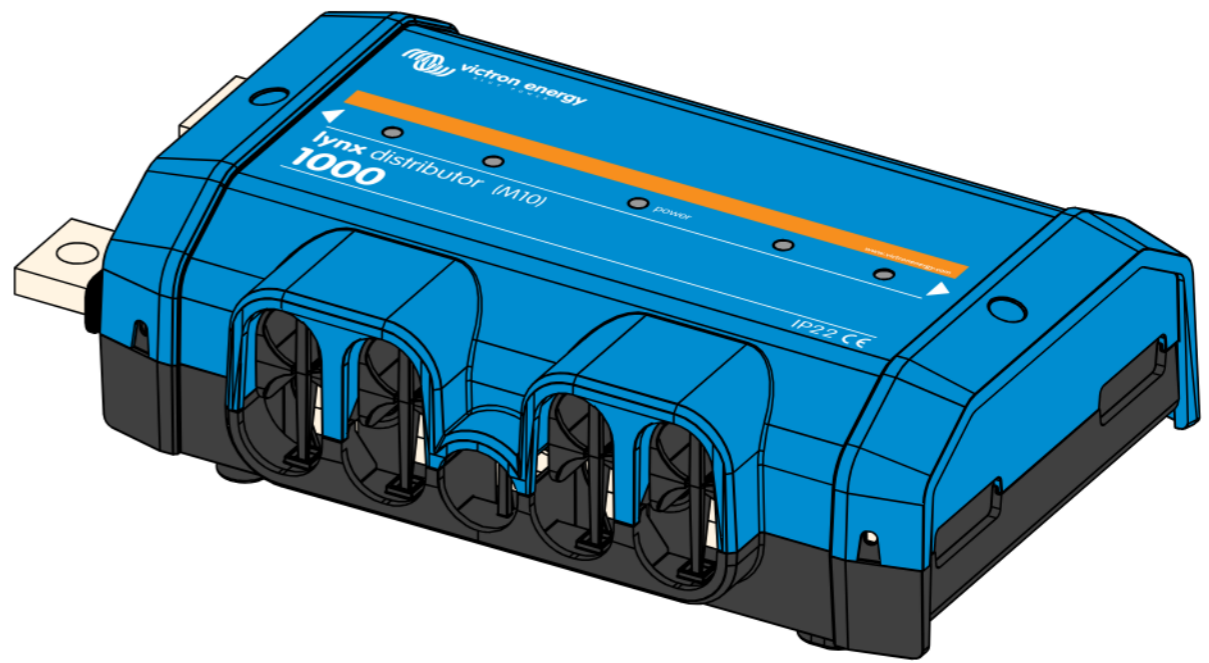

- LYN060102010 Lynx Distributor (M10)

DETAIL A
SCALE 1:1

DETAIL B
SCALE 1:1

Dimensions in mm