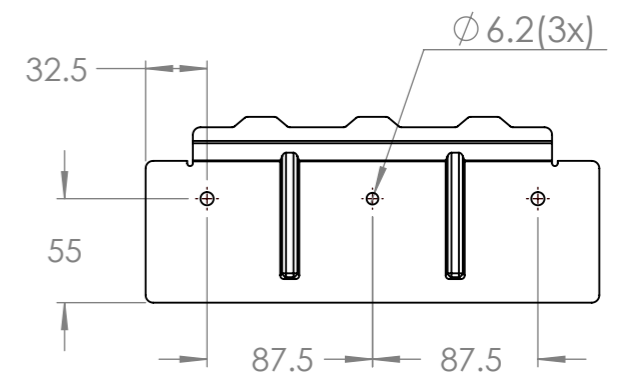

Dimension Drawing - MultiPlus-II 3kVA

PMP242305010	MultiPlus-II 24/3000/70-32 230V
PMP482305010	MultiPlus-II 48/3000/35-32 230V

Dimensions in mm