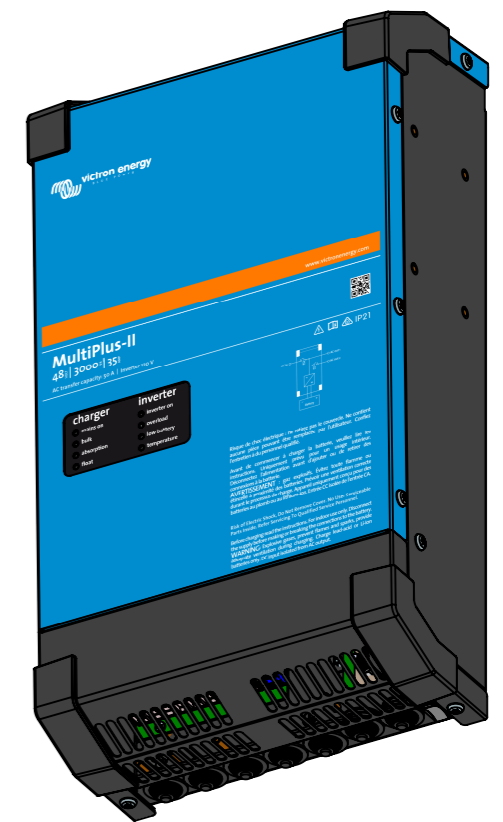

Dimension Drawing - MultiPlus-II 3kVA

PMP242305010	MultiPlus-II 24/3000/70-32 230V
PMP482305010	MultiPlus-II 48/3000/35-32 230V

Dimensions in mm