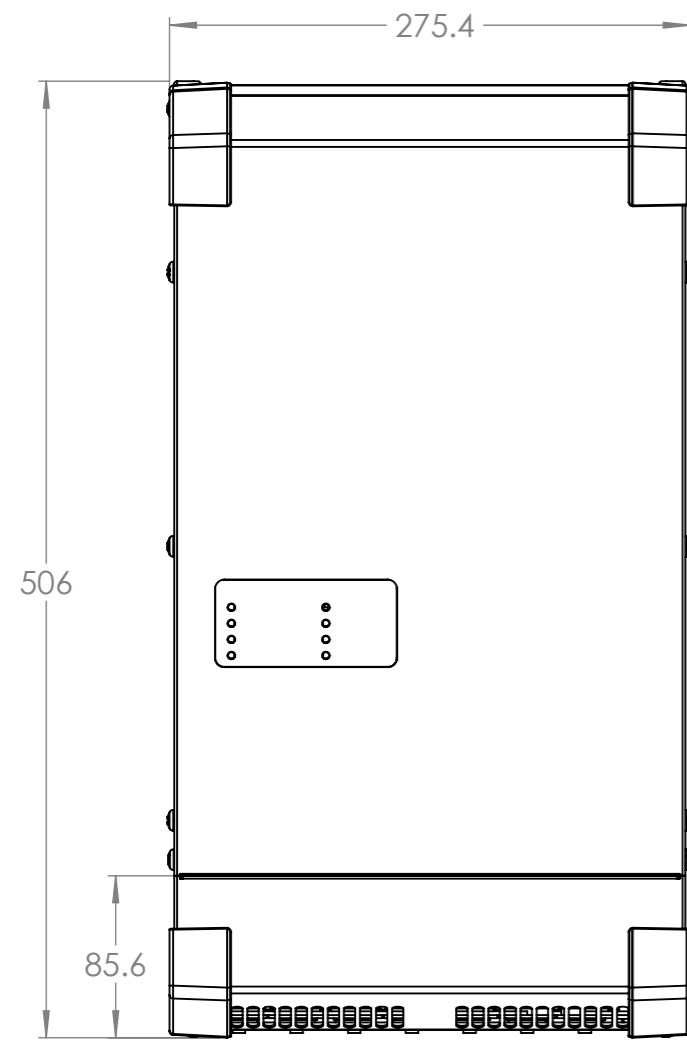

Dimension Drawing - MultiPlus-II 3kVA

PMP242305010	MultiPlus-II 24/3000/70-32 230V
PMP482305010	MultiPlus-II 48/3000/35-32 230V

Dimensions in mm