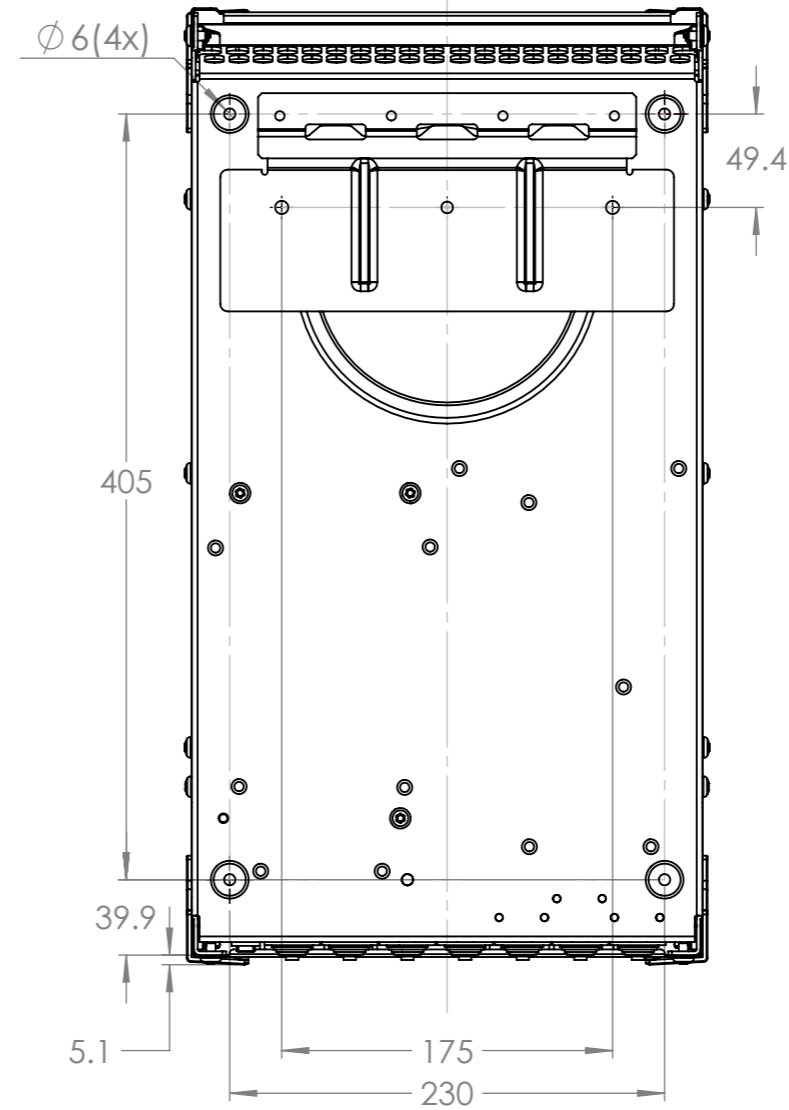

Dimension Drawing - MultiPlus-II 3kVA

PMP242305010	MultiPlus-II 24/3000/70-32 230V
PMP482305010	MultiPlus-II 48/3000/35-32 230V

Dimensions in mm