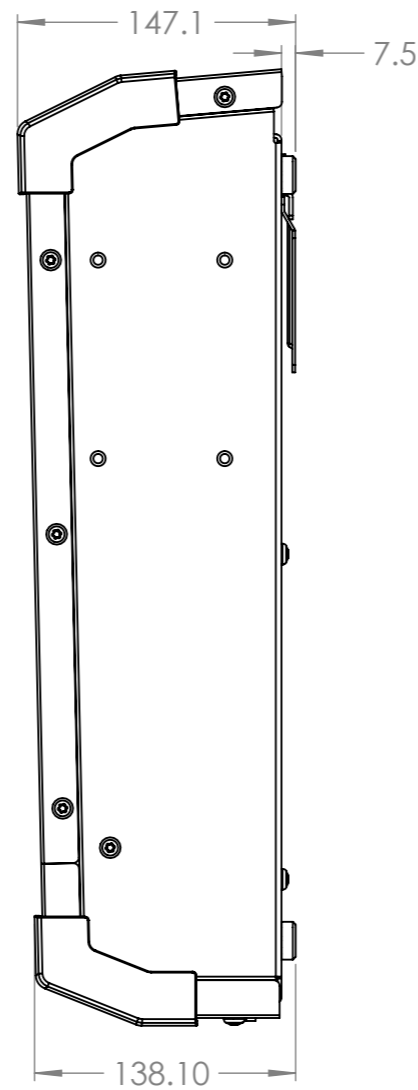

Dimension Drawing - MultiPlus-II 3kVA

PMP242305010	MultiPlus-II 24/3000/70-32 230V
PMP482305010	MultiPlus-II 48/3000/35-32 230V

Dimensions in mm