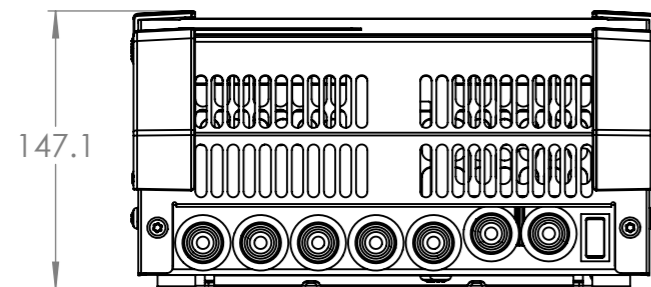

Dimension Drawing - MultiPlus-II 3kVA

PMP242305010	MultiPlus-II 24/3000/70-32 230V
PMP482305010	MultiPlus-II 48/3000/35-32 230V

Dimensions in mm