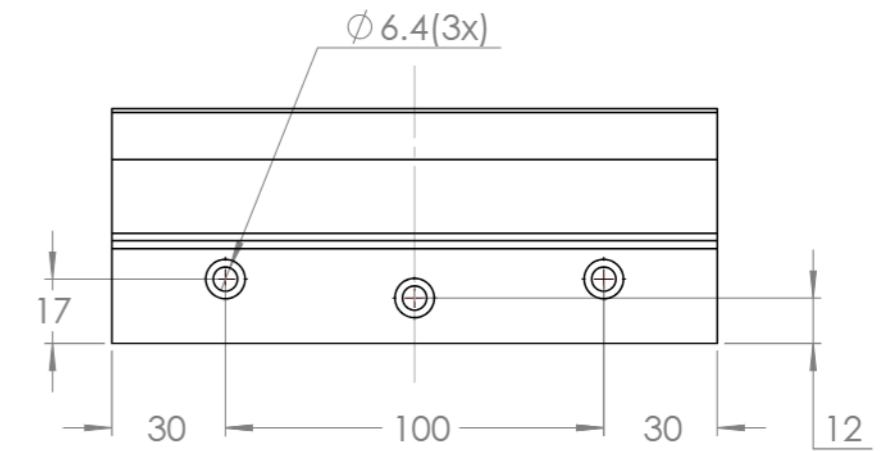

Dimension Drawing - Isolation Transformer

ITR040202041

Isolation Transformer 2000W 115/230V

Dimensions in mm