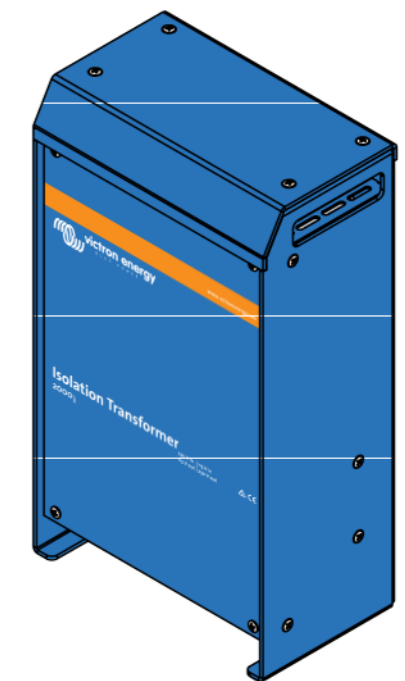

Dimension Drawing - Isolation Transformer

ITR040202041

Isolation Transformer 2000W 115/230V

Dimensions in mm