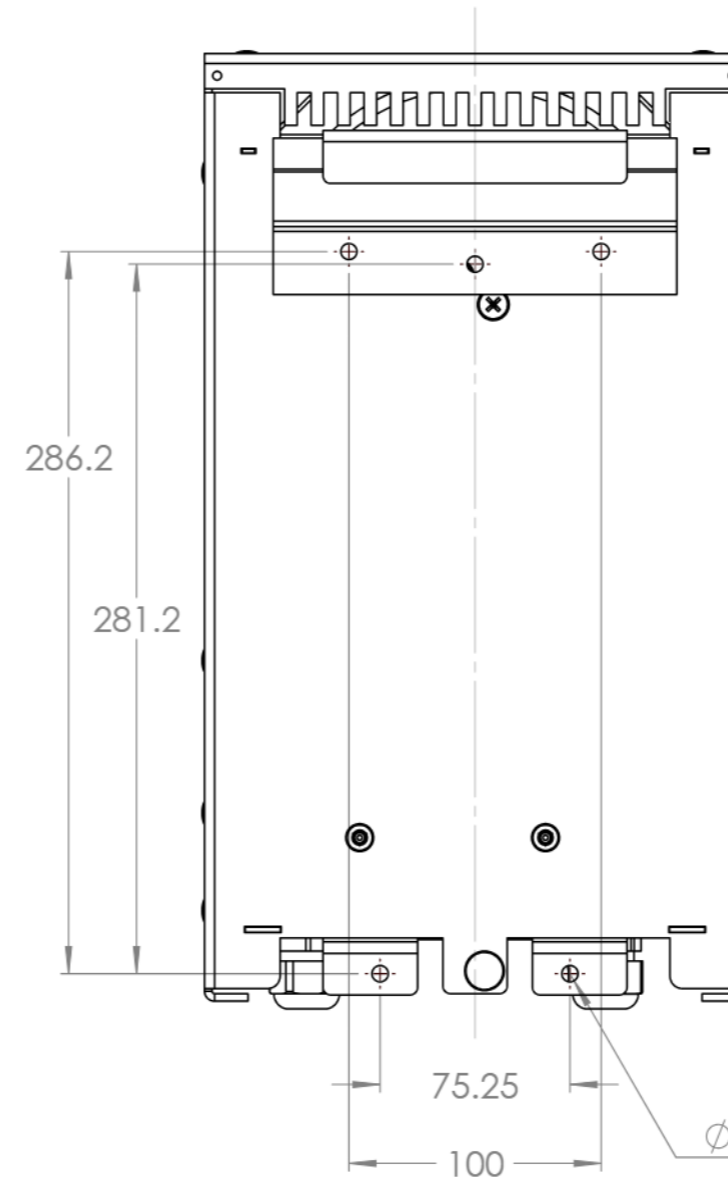

Dimension Drawing - Isolation Transformer

ITR040202041

Isolation Transformer 2000W 115/230V

Dimensions in mm