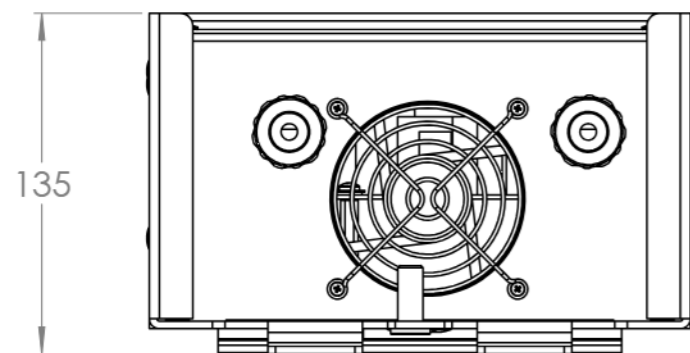

Dimension Drawing - Isolation Transformer

ITR040202041

Isolation Transformer 2000W 115/230V

Dimensions in mm