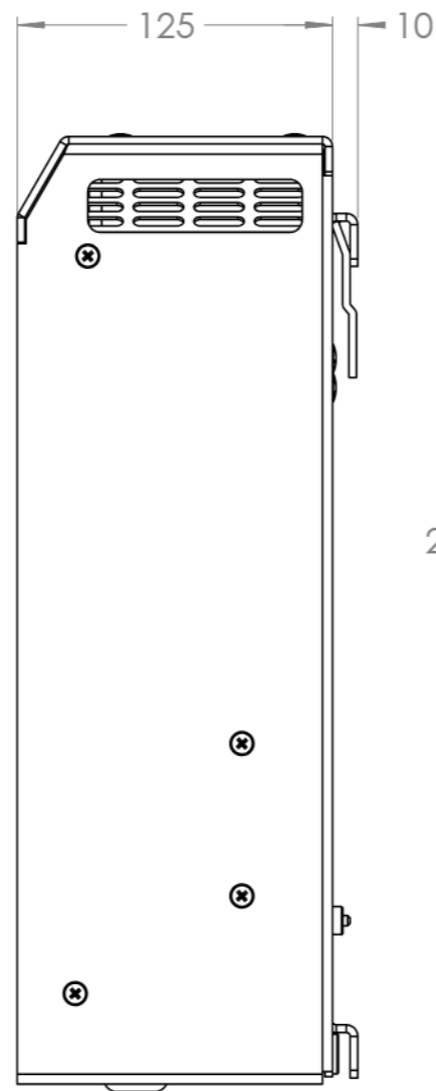

Dimension Drawing - Isolation Transformer

ITR040202041

Isolation Transformer 2000W 115/230V

Dimensions in mm