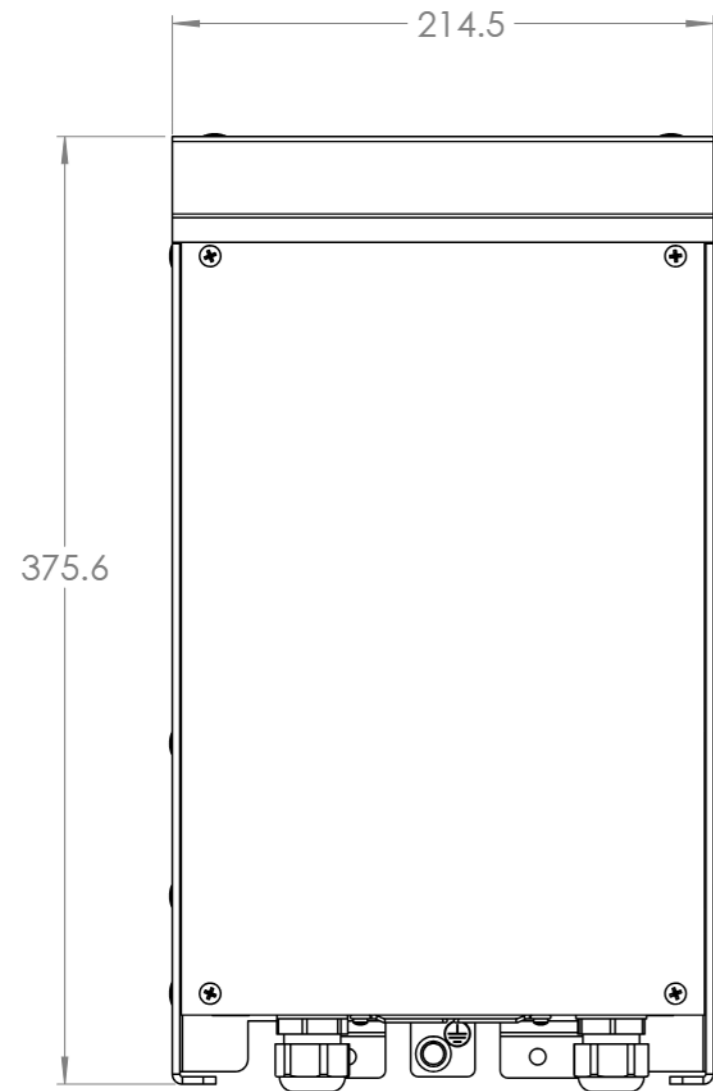

Dimension Drawing - Isolation Transformer

ITR040202041

Isolation Transformer 2000W 115/230V

Dimensions in mm